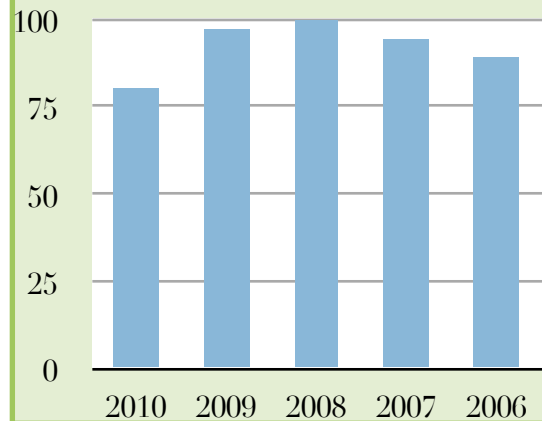

# Los Angeles Angels of Anaheim

Angel Stadium 45,281

Opened 1966

5 YR Win Trends

Category		Rank
2010 Attendance	3,250,816	5
2010 Payroll	\$104,963,866.00	8
Wins last 5 years		
2010	80	
2009	97	
2008	100	
2007	94	
2006	89	
Top 3 Salaries	Torii Hunter	18.5M
	Bobby Abreau	9M
	Brian Fuentes	9M
2010 Cost per win	\$1,312,048.33	23
Batting	0.248	25
Home Runs	155	13
ERA	4.04	14
Saves	39	16
Fielding %	0.981	24
Double plays	116	29