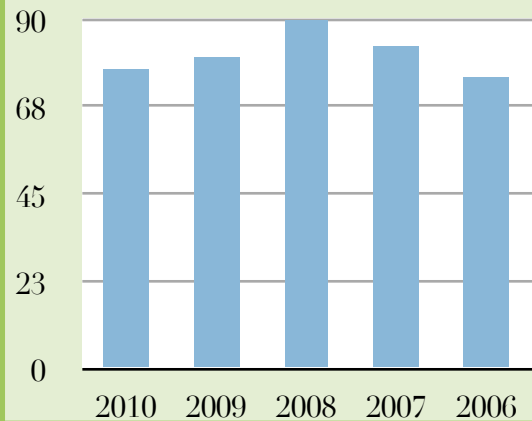

# Milwaukee Brewers

Miller Park            41,900

Opened                    2001

5 YR Win Trends

Category		Rank
2010 Attendance	2,776,531	11
2010 Payroll	\$81,108,278.00	18
Wins last 5 years		
2010	77	
2009	80	
2008	90	
2007	83	
2006	75	
Top 3 Salaries	Jeff Suppan	12.75M
	Prince Fielder	11M
	Randy Wolf	8.8M
2010 Cost per win	\$1,053,354.26	15
Batting	0.262	11
Home Runs	182	5
ERA	4.58	26
Saves	35	26
Fielding %	0.983	17
Double plays	142	16