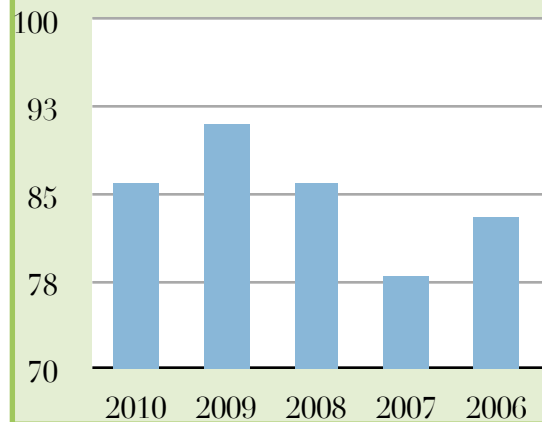

# St. Louis Cardinals

Busch Stadium 43,975

Opened 2006

5 YR Win Trends

Category		Rank
2010 Attendance	3,301,218	4
2010 Payroll	\$93,540,751.00	12
Wins last 5 years		
2010	86	
2009	91	
2008	86	
2007	78	
2006	83	
Top 3 Salaries		
	Matt Holiday	16.30
	Chris Carpenter	15.84M
	Albert Pujols	14.6M
2010 Cost per win	\$1,087,683.15	18
Batting	0.263	9
Home Runs	150	16
ERA	3.57	5
Saves	32	28
Fielding %	0.984	10
Double plays	172	3