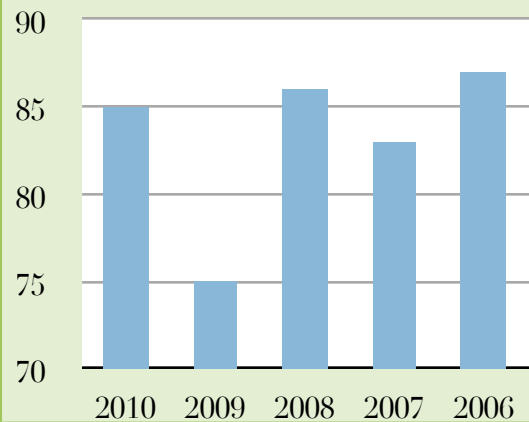

# Toronto Blue Jays

Rogers Centre      49,539

Opened              1989

5 YR Win Trends

Category		Rank
2010 Attendance	1,625,555	26
2010 Payroll	\$62,567,800.00	23
Wins last 5 years		
2010	85	
2009	75	
2008	86	
2007	83	
2006	87	
Top 3 Salaries	Jose A. Bautista	8M
	Juan Rivera	5.25
	Adam Lind	5.15M
2010 Cost per win	\$736,091.76	6
Batting	0.248	24
Home Runs	257	1
ERA	4.22	23
Saves	45	6
Fielding %	0.985	9
Double plays	172	4