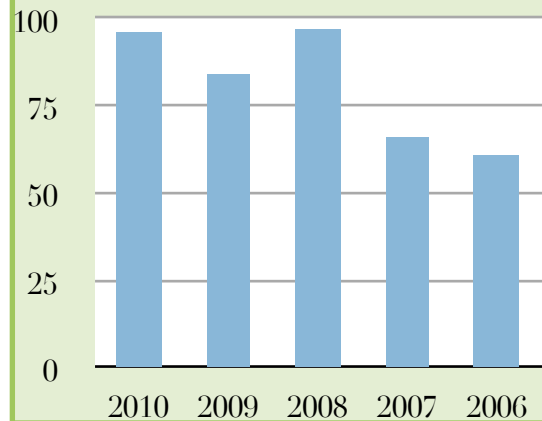

# Tampa Bay Rays

Tropicana Field      36,973

Opened                    1990

5 YR Win Trends

Category		Rank
2010 Attendance	1,843,445	22
2010 Payroll	\$71,923,471.00	19
Wins last 5 years		
2010	96	
2009	84	
2008	97	
2007	66	
2006	61	
Top 3 Salaries	Carlos Pena	10.125M
	Carl Crawford	10M
	Pat Burrell	9M
2010 Cost per win	\$749,202.82	7
Batting	0.247	26
Home Runs	160	12
ERA	3.78	8
Saves	51	2
Fielding %	0.986	8
Double plays	134	23